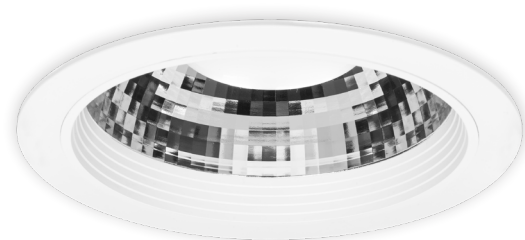

1423

ARIA 168

SPECIFICATIONS:

0.5 kg	CRI 82+ 3K and 4K	CRI 70+ 5K	150	SELV	IP44	CE	Available	5 Year warranty	Made in Australia
--------	----------------------	---------------	-----	------	------	----	-----------	--------------------	-------------------

CONSTRUCTION & DESIGN

- Recessed LED downlight
- Trim and housing manufactured from injection moulded polycarbonate and finished in durable polyester powder-coat paint
- Deep faceted pure aluminium reflector
- Polycarbonate frosted diffuser creates a diffused light source for a soft low glare illumination
- Lightweight downlight with low profile heatsink