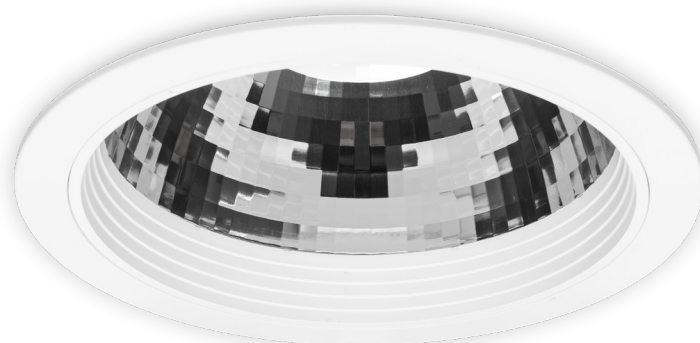

1426

ARIA 215

1427

1428

SPECIFICATIONS:

0.9 kg	CRI 82+ 3K and 4K	CRI 70+ 5K	200	SELV	IP44	CE	Available	5 Year warranty	Made in Australia
--------	----------------------	---------------	-----	------	------	----	-----------	-----------------	-------------------

CONSTRUCTION & DESIGN

- Recessed LED downlight
- Trim and housing manufactured from injection moulded polycarbonate and finished in durable polyester powder-coat paint
- Deep faceted pure aluminium reflector
- Polycarbonate frosted diffuser creates a diffused light source for a soft low glare illumination
- Lightweight downlight with low profile heatsink

COLOUR CODE	
-01	Satin White