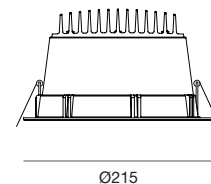

CODE ORDERING GUIDE: / -

Example: 1426-3K-22W-01 or 1426-3K-22W/DALI-01

SYSTEM POWER	COLOUR TEMP.	68° BEAM ANGLE	HOT LED LUMENS	LUMINAIRE LUMEN OUTPUT
		PRODUCT CODE		68°
22W	3K	1426-3K-22W	2533	1872
	4K	1426-4K-22W	2814	1971
	5K	1426-5K-22W	2519	1923
28W	3K	1427-3K-28W	3430	2582
	4K	1427-4K-28W	3752	2711
	5K	1427-5K-28W	3476	2645
45W	3K	1428-3K-45W	5479	3926
	4K	1428-4K-45W	5680	4122

136