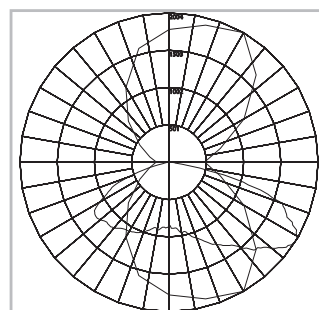

LIGHT DISTRIBUTION CURVE (LDC) 1476-3K-60W

DIM CODE	OPTIONS	28W	42W	60W	95W	120W
/DALI	Dali Dimming / Switch Dim	✓	✓	✓	✓	x
/DSI	Digital Dimming	✓	✓	✓	✓	x
/AD	Analogue Dimming 1-10V	✓	✓	✓	x	x
/DIM	Leading & Trailing edge	Std	✓	x	x	x
	Non-dimmable	x	Std	Std	Std	Std

COLOUR CODE	
-12	Dark Grey